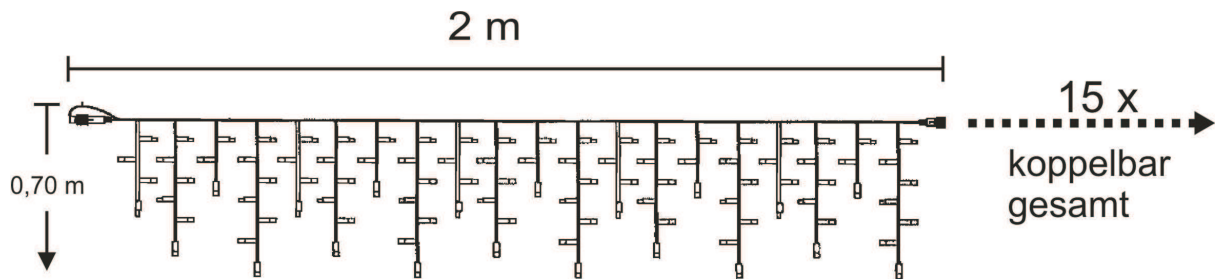

LED Minilichter Eiszapfen

Jelitto Star

ILLUMINATIONEN

Our LED fairy lights "icicles" are 2 m wide and have hangers with different lengths from 30 cm to 70 cm.

In total, up to 15 chains can be coupled, which enables lighting up to 30 m. The chains serve primarily for the illumination of buildings. But also as overvoltage, especially in combination with other motifs, they give a beautiful picture.

Example across-streets:

The fairy lights were attached to a steel cable. Due to the regular and short distances overvoltages results in a sweeping, even and beautiful picture. A montage of fairy lights on aluminum struts facilitates the construction and dismantling tremendously.

Example building lighting:

The "icicle" light chain can be attached to the Gutter to be mounted. Through the holder of the gutter arises a good attachment distance. Since the gutters a certain distance to the House wall have, arises in addition indirect light, this enhances the effect the chains in addition.